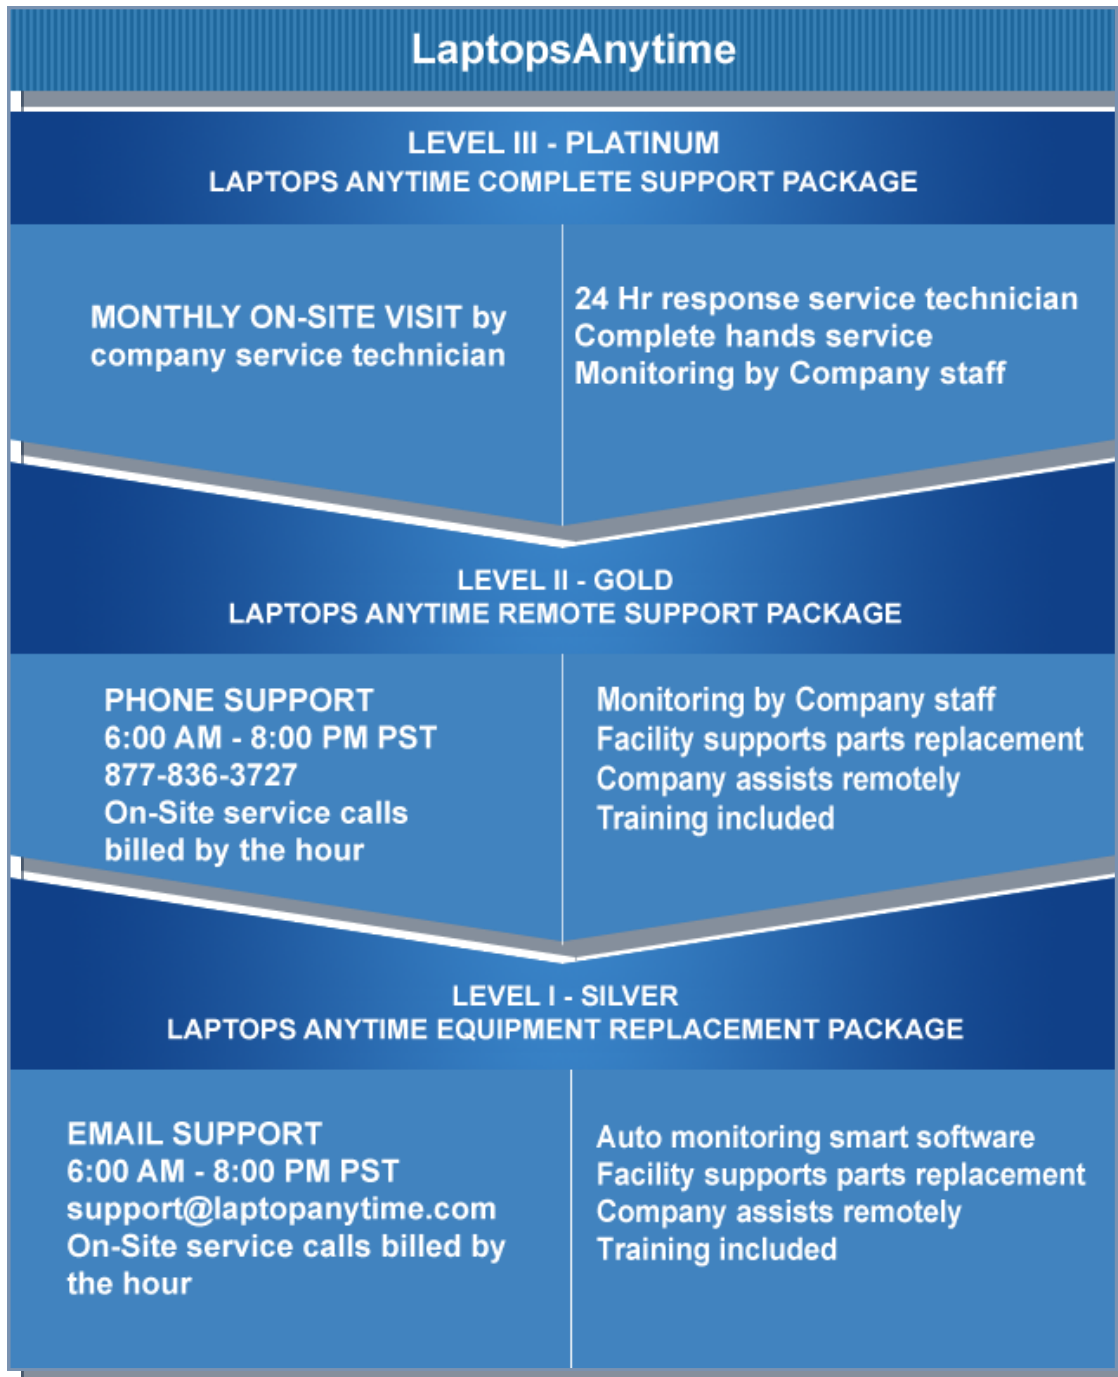

Best-in-Class Support

3 LEVELS to fit your needs

CALL US TODAY and see how easy it is to
AUTOMATE your LAPTOP CHECKOUT program.